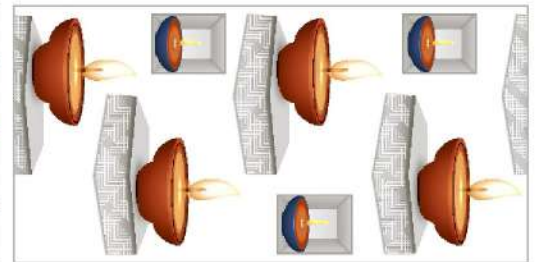

POOJA-1003-HL2